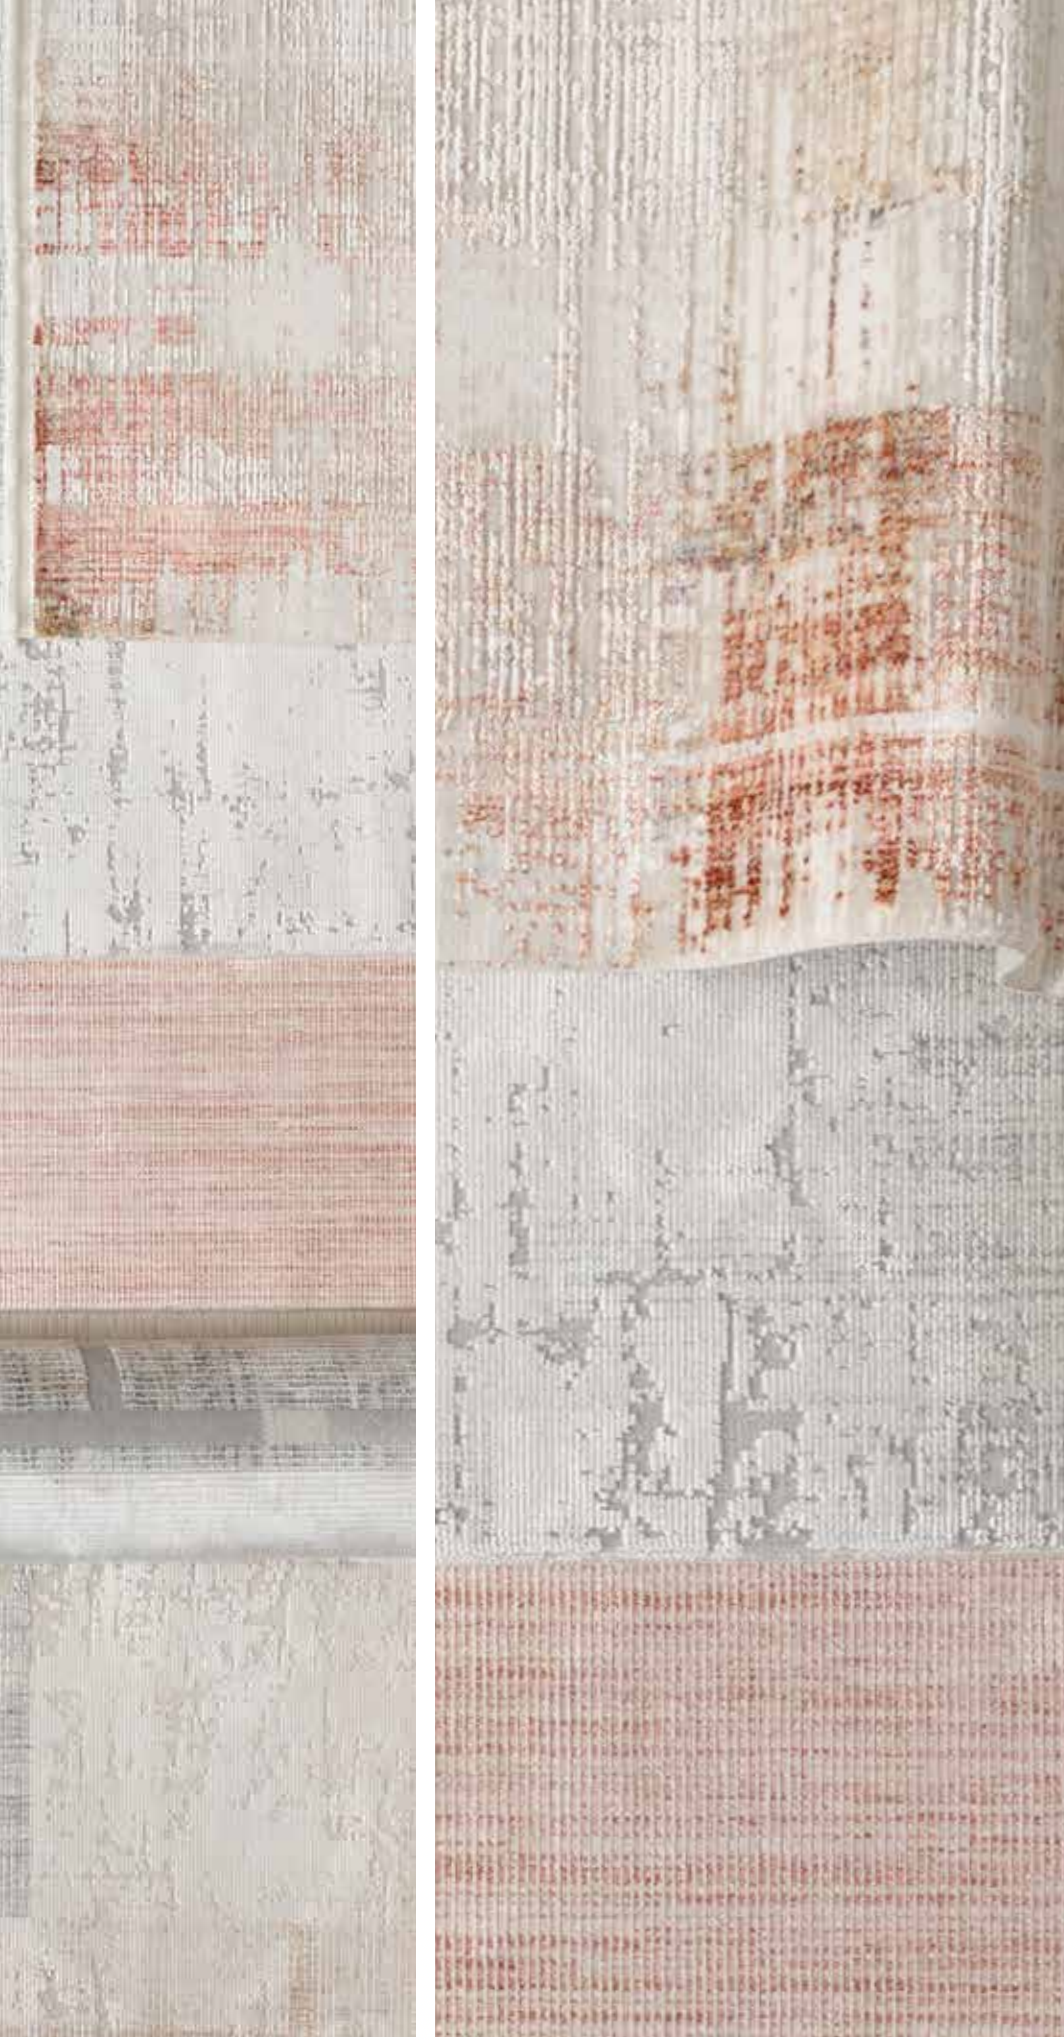

Koza Rust

Modernizmin en kaliteli ifadesi;

Koza Rust koleksiyonu. Canlı renklerden oluşan eşsiz renk paletiyle modern çizgilerin keyifli birleşimi, klasikten kaçanların ilk tercihi olacak.

Halı Ebatları	Kesme En Ölçüleri
80 x 150	80
80 x 300	100
100 x 200	120
100 x 300	160
120 x 180	200
160 x 230	
200 x 290	

7 mm (± 1) hav yüksekliđi

Özel degrade viskon ve akrilik içerikli

Dođal elyaf

Robot süpürge kullanımına uygun

Pati dostu